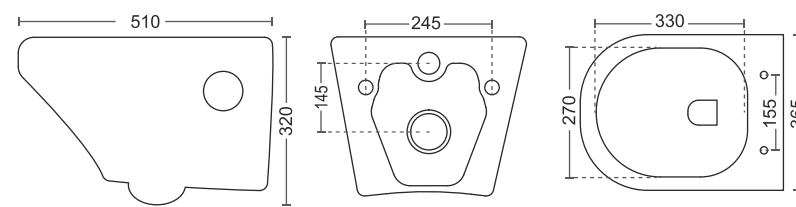

111 | Quba

675 x 365 x 765mm
'S' Trap: 9"
'P' Trap

115 | Squiz

710 x 360 x 800mm
'S' Trap: 9"
'P' Trap

112 | Scop

640 x 360 x 725mm
'S' Trap: 4" & 9"
'P' Trap: 180mm

116 | Lunar

660 x 370 x 730mm
'S' Trap: 9" & 12"

113 | Bliss

660 x 360 x 750mm
'S' Trap: 9"

Innovating
Your Everyday
Comfort

WALL HUNG CLOSET

 Soft Close Seat Cover

 Rimless Flushing

213 | Rubix

510 x 365 x 320mm
'P' Trap