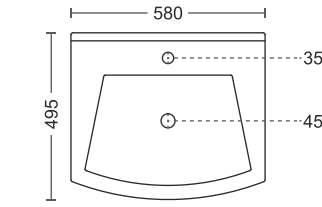

555 x 420 x 845mm
22" x 16"

513 | Enseada Set

600 x 440 x 940mm
24" x 17"

510 | Truella Set

580 x 410 x 840mm
23" x 16"

514 | Catino Set

630 x 530 x 940mm
26" x 21"

512 | Febri Set

580 x 450 x 850mm
23" x 18"

515 | Erika Set

445 x 530 x 810mm
17" x 21"

WASH BASIN PEDESTAL SET

516 | Since Set

470 x 360 x 820mm
18" x 14"

524 | Titan Set

580 x 495 x 870mm
23" x 19"

522 | Artica Set

580 x 435 x 900mm
23" x 17"

525 | Rajwadi Set

790 x 485 x 850mm
31" x 19"

523 | Real Set

580 x 440 x 830mm
23" x 19"

535 | Squro Set

630 x 490 x 900mm
25" x 19"