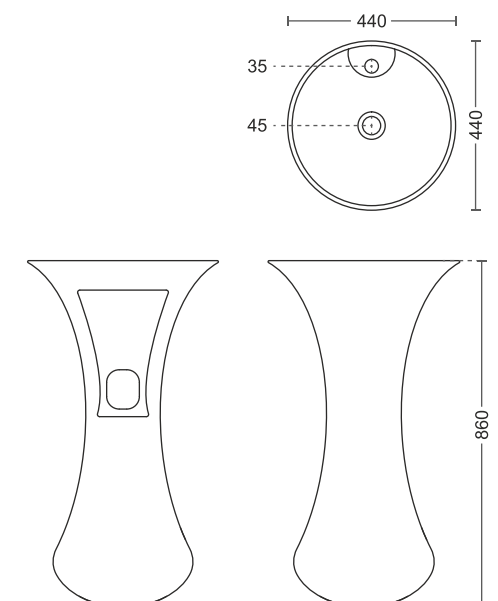

555 x 420 x 845mm
22" x 16"

513 | Enseada Set

600 x 440 x 940mm
24" x 17"

510 | Truella Set

580 x 410 x 840mm
23" x 16"

514 | Catino Set

630 x 530 x 940mm
26" x 21"

512 | Febri Set

WASH BASIN HALF PEDESTAL SET

518 | Truella Half Set

580 x 410 x 485mm
23" x 16"

519 | Calix Half Set

550 x 425 x 470mm
21" x 17"

517 | Slivot Half Set

550 x 420 x 470mm
22" x 16"

ONE PIECE FULL BASIN

528 | Recto

310 x 300 x 890mm
12" x 12"

529 | Queendom

480 x 430 x 860mm
19" x 17"

534 | Tower

440 x 440 x 860mm
17" x 17"

ONE PIECE HALF BASIN

526 | Gracy

510 x 390 x 380mm
20" x 15"

536 | Livon

485 x 445 x 300mm
19" x 17"

527 | Blenco

500 x 445 x 390mm
20" x 18"

WASH BASIN

506 | Link

455 x 330 x 185mm
18" x 12"