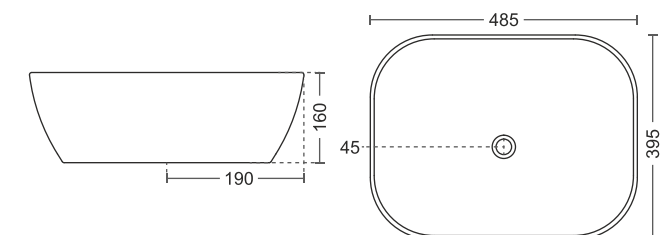

623 | Jio

515 x 395 x 185mm
21" x 16"

626 | Leaf

425 x 450 x 200mm
19" x 18"

624 | Anita

515 x 305 x 120mm
20" x 12"

629 | Waves

680 x 415 x 140mm
27" x 16"

625 | Mega

770 x 380 x 110mm
30" x 15"

630 | Shallow

640 x 405 x 120mm
25" x 16"

TABLE TOP WASH BASIN

631 | Oval

430 x 350 x 175mm
17" x 14"

632 | Jigs

410 x 410 x 150mm
16" x 16"

635 | Cloma

400 x 400 x 150mm
16" x 16"

636 | Sonic

485 x 395 x 160mm
19" x 16"

TOP COUNTER

617 | Bless

620 x 455 x 155mm
24" x 18"