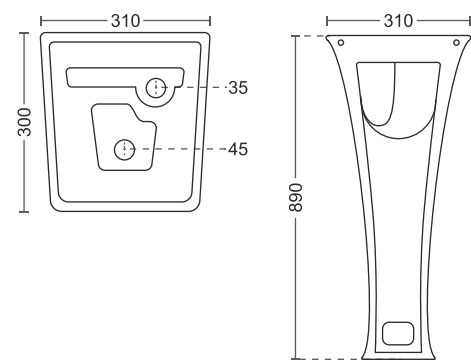

ONE PIECE FULL BASIN

528 | Recto

310 x 300 x 890mm
12" x 12"

529 | Queendom

480 x 430 x 860mm
19" x 17"

534 | Tower

440 x 440 x 860mm
17" x 17"