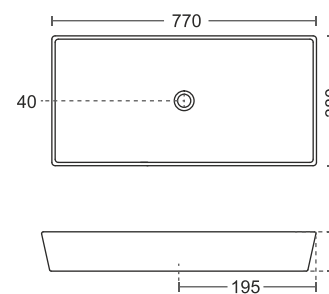

410 x 410 x 160mm
17" x 17"

TABLE TOP WASH BASIN

610 | Cleaver

620 x 420 x 135mm
24" x 17"

614 | Kettle

415 x 335 x 180mm
16" x 13"

611 | Saldare

505 x 300 x 130mm
20" x 12"

550 x 365 x 130mm
22" x 14"

620 | Frame

575 x 440 x 155mm
22" x 17"

622 | Diamond

600 x 425 x 160mm
24" x 17"

633 | Caps

710 x 360 x 140mm
28" x 14"

TABLE TOP WASH BASIN

623 | Jio

515 x 395 x 185mm
21" x 16"

626 | Leaf

425 x 450 x 200mm
19" x 18"

624 | Anita

515 x 305 x 120mm
20" x 12"

629 | Waves

680 x 415 x 140mm
27" x 16"

625 | Mega

770 x 380 x 110mm
30" x 15"

630 | Shallow

640 x 405 x 120mm
25" x 16"

TABLE TOP WASH BASIN

631 | Oval

430 x 350 x 175mm
17" x 14"

632 | Jigs