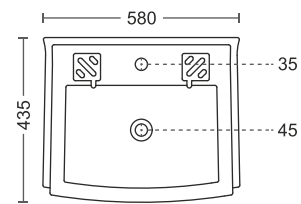

555 x 420 x 845mm
22" x 16"

513 | Enseada Set

600 x 440 x 940mm
24" x 17"

510 | Truella Set

580 x 410 x 840mm
23" x 16"

514 | Catino Set

630 x 530 x 940mm
26" x 21"

512 | Febri Set

580 x 450 x 850mm
23" x 18"

515 | Erika Set

445 x 530 x 810mm
17" x 21"

WASH BASIN PEDESTAL SET

516 | Since Set

470 x 360 x 820mm
18" x 14"

524 | Titan Set

580 x 495 x 870mm
23" x 19"