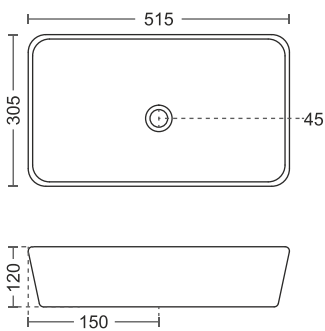

410 x 410 x 160mm
17" x 17"

TABLE TOP WASH BASIN

610 | Cleaver

620 x 420 x 135mm
24" x 17"

614 | Kettle

415 x 335 x 180mm
16" x 13"

611 | Saldare

505 x 300 x 130mm
20" x 12"

550 x 365 x 130mm
22" x 14"

620 | Frame

575 x 440 x 155mm
22" x 17"

622 | Diamond

600 x 425 x 160mm
24" x 17"

633 | Caps

710 x 360 x 140mm
28" x 14"

TABLE TOP WASH BASIN

623 | Jio

515 x 395 x 185mm
21" x 16"

626 | Leaf

425 x 450 x 200mm
19" x 18"

624 | Anita

515 x 305 x 120mm
20" x 12"

629 | Waves

680 x 415 x 140mm
27" x 16"

625 | Mega

770 x 380 x 110mm
30" x 15"

630 | Shallow

640 x 405 x 120mm
25" x 16"

TABLE TOP WASH BASIN

631 | Oval

430 x 350 x 175mm
17" x 14"

632 | Jigs