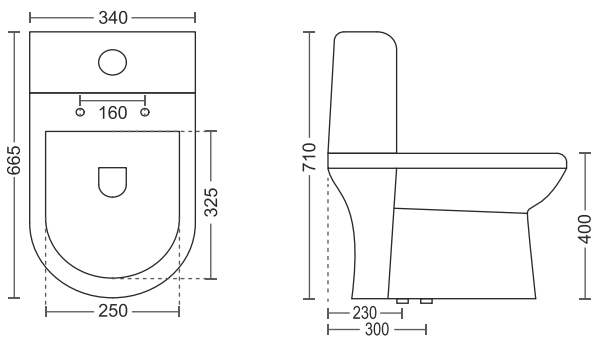

107 | Ereto

670 x 370 x 750mm
'S' Trap: 9" & 12"

Soft Close
Seat Cover

105 | Circular

665 x 340 x 710mm
'S' Trap: 9" & 12"
'P' Trap

Soft Close
Seat Cover

Soft Close
Seat Cover

109 | Diamond