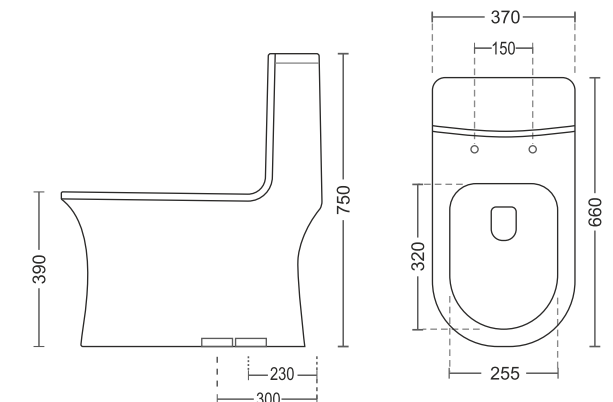

111 | Quba

675 x 365 x 765mm
'S' Trap: 9"
'P' Trap

115 | Squiz

710 x 360 x 800mm
'S' Trap: 9"
'P' Trap

112 | Scop

640 x 360 x 725mm
'S' Trap: 4" & 9"
'P' Trap: 180mm

116 | Lunar

660 x 370 x 730mm
'S' Trap: 9" & 12"