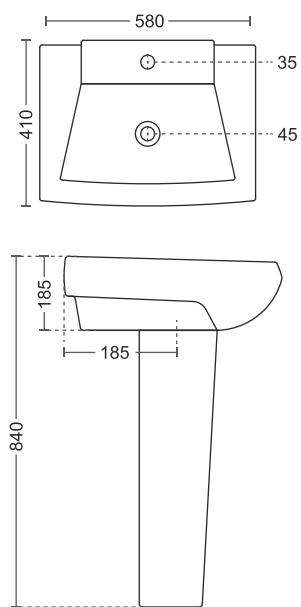

470 x 355 x 420mm
'S' Trap

303 | Enrobe 'S'

465 x 365 x 410mm
'S' Trap
'P' Trap

801 | Anglo 'S'

530 x 460 x 410mm
'S' Trap

WASH BASIN PEDESTAL SET

501 | Vasca Set

570 x 470 x 840mm
22" x 18"

502 | Miska Set

510 x 420 x 840mm
20" x 16"

503 | Rutu Set

570 x 495 x 865mm
22" x 20"

504 | Calix Set

550 x 425 x 835mm
21" x 17"

WASH BASIN PEDESTAL SET

505 | Slivot Set

555 x 420 x 845mm
22" x 16"

513 | Enseada Set

600 x 440 x 940mm
24" x 17"

510 | Truella Set

580 x 410 x 840mm
23" x 16"

514 | Catino Set

630 x 530 x 940mm
26" x 21"

512 | Febri Set

580 x 450 x 850mm
23" x 18"

515 | Erika Set

445 x 530 x 810mm
17" x 21"

WASH BASIN PEDESTAL SET

516 | Since Set

470 x 360 x 820mm
18" x 14"

524 | Titan Set

580 x 495 x 870mm
23" x 19"