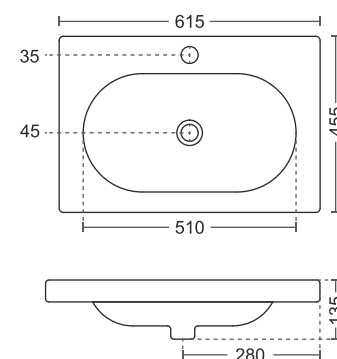

623 | Jio

515 x 395 x 185mm
21" x 16"

626 | Leaf

425 x 450 x 200mm
19" x 18"

624 | Anita

515 x 305 x 120mm
20" x 12"

629 | Waves

680 x 415 x 140mm
27" x 16"

625 | Mega

770 x 380 x 110mm
30" x 15"

630 | Shallow

640 x 405 x 120mm
25" x 16"

TABLE TOP WASH BASIN

631 | Oval

430 x 350 x 175mm
17" x 14"

632 | Jigs

410 x 410 x 150mm
16" x 16"

635 | Cloma

400 x 400 x 150mm
16" x 16"

636 | Sonic

485 x 395 x 160mm
19" x 16"

TOP COUNTER

617 | Bless

620 x 455 x 155mm
24" x 18"

618 | Sun

630 x 475 x 170mm
25" x 19"

621 | Fine

615 x 455 x 135mm
24" x 18"

UNDER COUNTER

627 | Polo Under

565 x 415 x 235mm
22" x 16"

628 | Veto Under