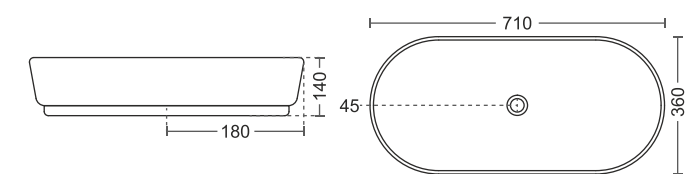

550 x 365 x 130mm
22" x 14"

620 | Frame

575 x 440 x 155mm
22" x 17"

622 | Diamond

600 x 425 x 160mm
24" x 17"

633 | Caps

710 x 360 x 140mm
28" x 14"

TABLE TOP WASH BASIN

623 | Jio

515 x 395 x 185mm
21" x 16"

626 | Leaf

425 x 450 x 200mm
19" x 18"

624 | Anita

515 x 305 x 120mm
20" x 12"

629 | Waves

680 x 415 x 140mm
27" x 16"