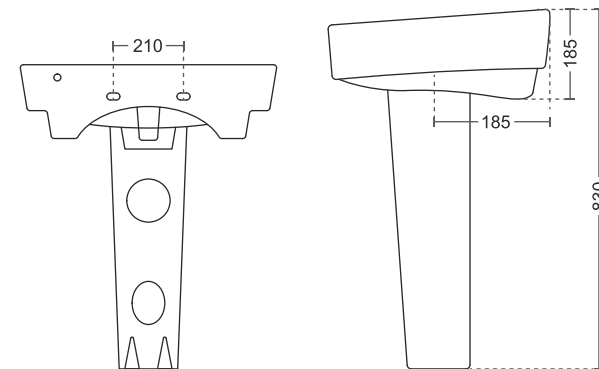

555 x 420 x 845mm
22" x 16"

513 | Enseada Set

600 x 440 x 940mm
24" x 17"

510 | Truella Set

580 x 410 x 840mm
23" x 16"

514 | Catino Set

630 x 530 x 940mm
26" x 21"

512 | Febri Set

580 x 450 x 850mm
23" x 18"

515 | Erika Set

445 x 530 x 810mm
17" x 21"

WASH BASIN PEDESTAL SET

516 | Since Set

470 x 360 x 820mm
18" x 14"

524 | Titan Set

580 x 495 x 870mm
23" x 19"

522 | Artica Set

580 x 435 x 900mm
23" x 17"

525 | Rajwadi Set

790 x 485 x 850mm
31" x 19"

523 | Real Set

580 x 440 x 830mm
23" x 19"

535 | Squro Set

630 x 490 x 900mm
25" x 19"

WASH BASIN HALF PEDESTAL SET

518 | Truella Half Set

580 x 410 x 485mm
23" x 16"

519 | Calix Half Set

550 x 425 x 470mm
21" x 17"

517 | Slivot Half Set

550 x 420 x 470mm
22" x 16"

ONE PIECE FULL BASIN