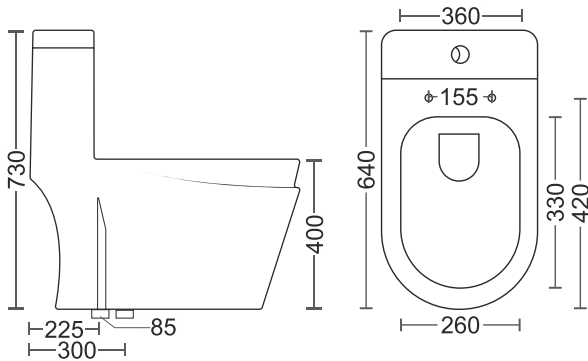

320 x 315 x 415mm
13" x 10"

702 | Comfort

315 x 330 x 530mm
12" x 13"

705 | Squatting

445 x 360 x 100mm
18" x 14"

703 | Bedpan

310 x 280 x 390mm
12" x 11"

709 | Rubu

325 x 295 x 600mm
13" x 12"

ARK ONE PIECE & WALL HUNG CONCEPT

1001 | Spania

640 X 360 X 730mm

2001 | Kero

555 X 370 X 355mm

1002 | Spania

640 X 360 X 730mm