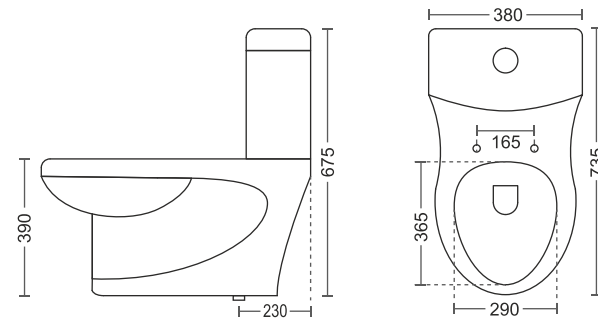

103 | Esquinado

675 x 360 x 700mm
'S' Trap: 9" & 12"

Soft Close Seat Cover

Syphonic Flushing

ONE PIECE CLOSET

Soft Close
Seat Cover

104 | Kuresel

735 x 380 x 675mm
'S' Trap: 9"
'P' Trap

107 | Ereto

670 x 370 x 750mm
'S' Trap: 9" & 12"

Soft Close
Seat Cover

105 | Circular

665 x 340 x 710mm
'S' Trap: 9" & 12"
'P' Trap

Soft Close
Seat Cover

Soft Close
Seat Cover

109 | Diamond