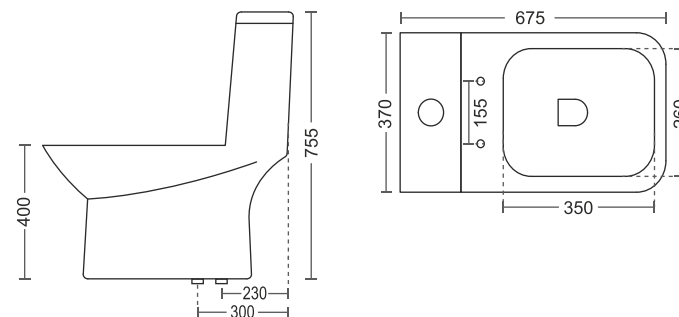

114 | Stellar

675 x 370 x 755mm
'S' Trap: 9" & 12"

101 | Orbicular

735 x 380 x 670mm
'S' Trap: 9"
'P' Trap

Soft Close Seat Cover

Soft Close Seat Cover

102 | Angular

695 x 380 x 730mm
'S' Trap: 9"
'P' Trap