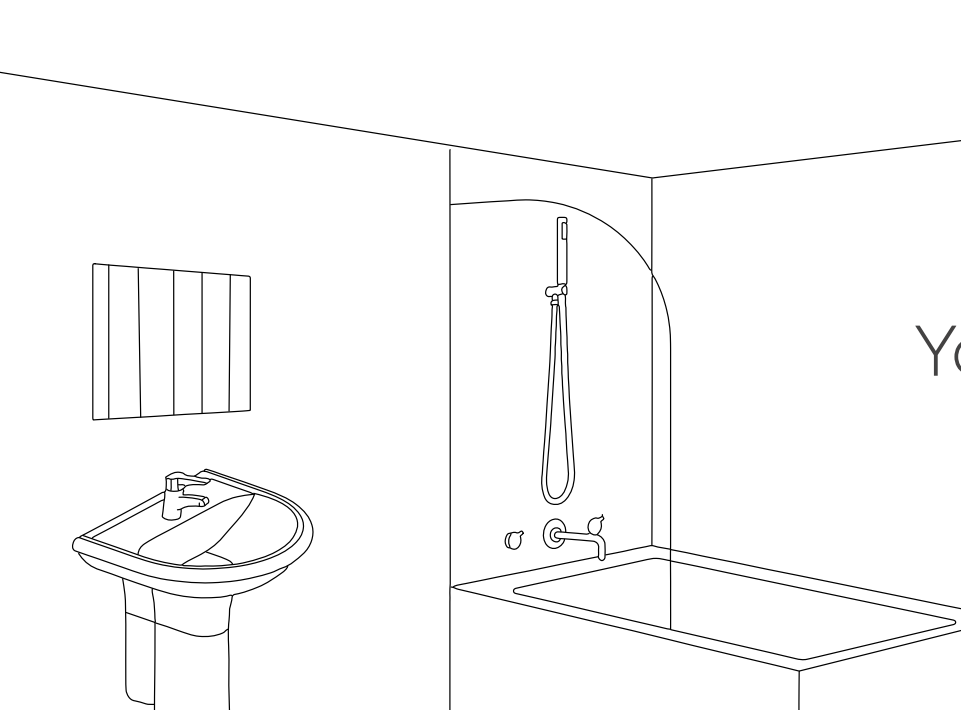

Innovating
Your Everyday
Comfort