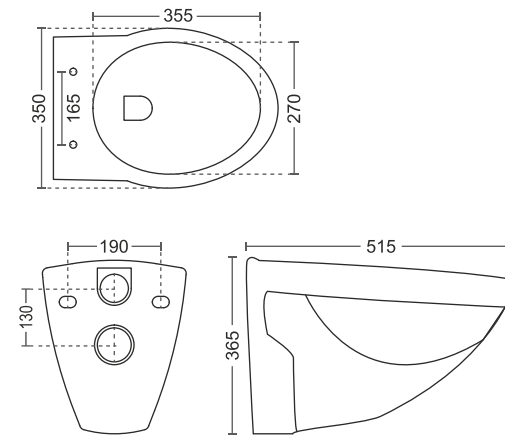

201 | Unico

515 x 350 x 365mm
'P' Trap