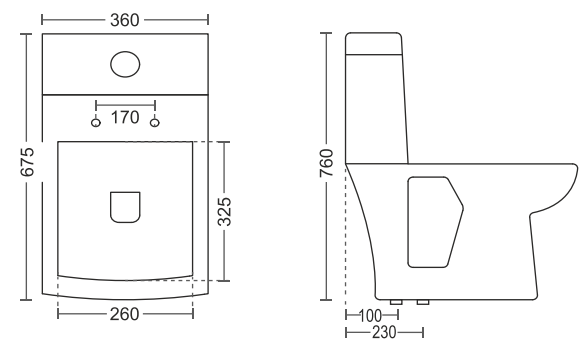

675 x 360 x 720mm
'S' Trap: 9"
'P' Trap

Soft Close
Seat Cover

106 | Kingdom

705 x 350 x 750mm
'S' Trap: 9"
'P' Trap

110 | Circle

675 x 360 x 760mm
'S' Trap: 4" & 9"
'P' Trap

Soft Close
Seat Cover

ONE PIECE CLOSET