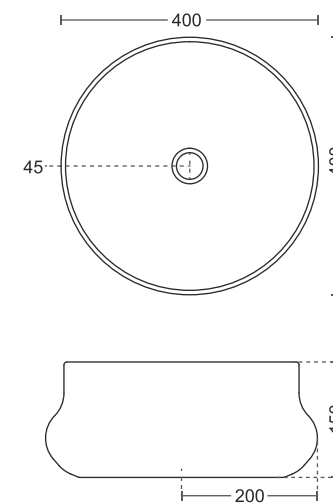

635 | Cloma

400 x 400 x 150mm
16" x 16"

636 | Sonic

485 x 395 x 160mm
19" x 16"