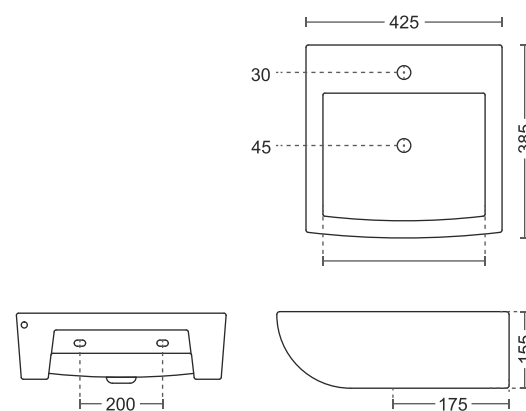

375 x 370 x 155mm
13" x 13"

530 | Jeta

440 x 360 x 190mm
17" x 14"

520 | Neo

465 x 370 x 185mm
18" x 15"

531 | Aura

480 x 370 x 130mm
19" x 14"

521 | Slice

425 x 385 x 155mm
17" x 15"

532 | Zuric

470 x 370 x 150mm
18" x 14"

WASH BASIN

533 | Clova

370 x 280 x 125mm
14" x 11"

537 | Marco

300 x 320 x 100mm
12" x 12"