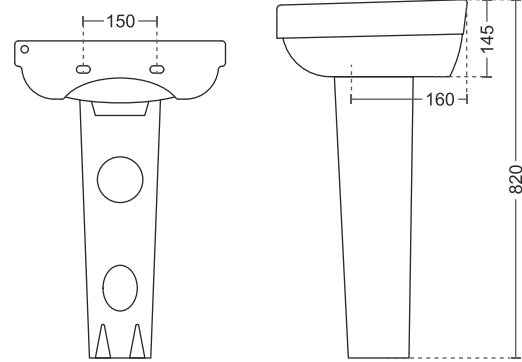

555 x 420 x 845mm
22" x 16"

513 | Enseada Set

600 x 440 x 940mm
24" x 17"

510 | Truella Set

580 x 410 x 840mm
23" x 16"

514 | Catino Set

630 x 530 x 940mm
26" x 21"

512 | Febri Set

580 x 450 x 850mm
23" x 18"

515 | Erika Set

445 x 530 x 810mm
17" x 21"

WASH BASIN PEDESTAL SET

516 | Since Set

470 x 360 x 820mm
18" x 14"

524 | Titan Set

580 x 495 x 870mm
23" x 19"

522 | Artica Set

580 x 435 x 900mm
23" x 17"

525 | Rajwadi Set

790 x 485 x 850mm
31" x 19"

523 | Real Set

580 x 440 x 830mm
23" x 19"

535 | Squro Set

630 x 490 x 900mm
25" x 19"