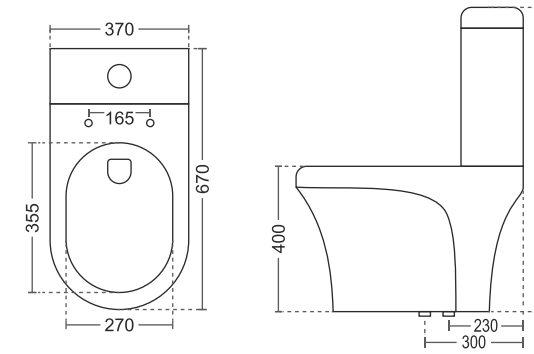

107 | Ereto

670 x 370 x 750mm
'S' Trap: 9" & 12"

Soft Close
Seat Cover

105 | Circular

665 x 340 x 710mm
'S' Trap: 9" & 12"
'P' Trap

Soft Close
Seat Cover

Soft Close
Seat Cover

109 | Diamond