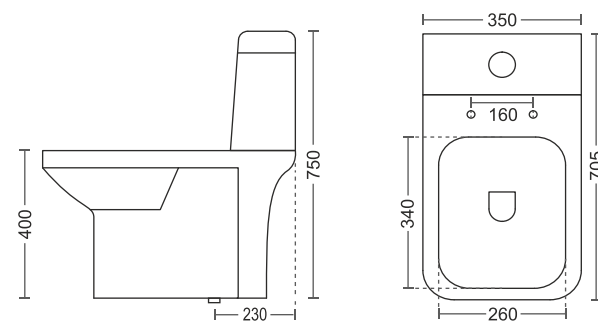

675 x 360 x 720mm
'S' Trap: 9"
'P' Trap

Soft Close
Seat Cover

106 | Kingdom

705 x 350 x 750mm
'S' Trap: 9"
'P' Trap

110 | Circle

675 x 360 x 760mm
'S' Trap: 4" & 9"
'P' Trap

Soft Close
Seat Cover

ONE PIECE CLOSET

111 | Quba

675 x 365 x 765mm
'S' Trap: 9"
'P' Trap

115 | Squiz

710 x 360 x 800mm
'S' Trap: 9"
'P' Trap

112 | Scop

640 x 360 x 725mm
'S' Trap: 4" & 9"
'P' Trap: 180mm

116 | Lunar

660 x 370 x 730mm
'S' Trap: 9" & 12"