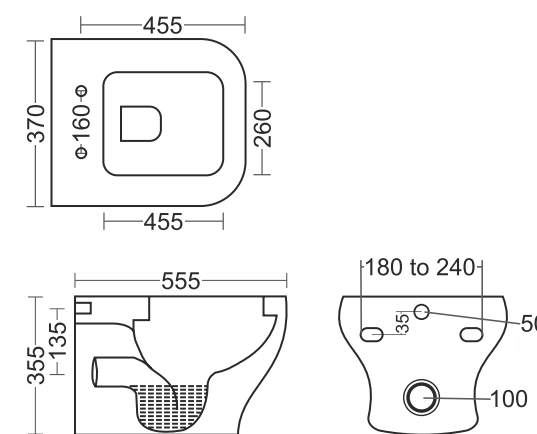

E.W.C. WATER CLOSET

301 | Estela

470 x 370 x 415mm
'S' Trap

304 | Square Estela

475 x 345 x 410mm
'S' Trap

302 | Channel 'S'

485 x 350 x 425mm
'S' Trap

305 | Square E.W.C.

320 x 315 x 415mm
13" x 10"

702 | Comfort

315 x 330 x 530mm
12" x 13"

705 | Squatting

445 x 360 x 100mm
18" x 14"

703 | Bedpan

310 x 280 x 390mm
12" x 11"

709 | Rubu

325 x 295 x 600mm
13" x 12"

ARK ONE PIECE & WALL HUNG CONCEPT

1001 | Spania

640 X 360 X 730mm

2001 | Kero

555 X 370 X 355mm

1002 | Spania

640 X 360 X 730mm

2002 | Kero

555 X 370 X 355mm

1003 | Spania

640 X 360 X 730mm

2003 | Kero

555 X 370 X 355mm

FLUSH TANKS

| 901 - Single Flush Tank