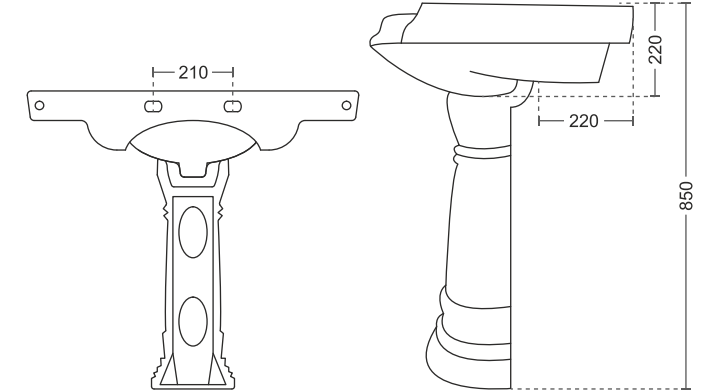

580 x 440 x 830mm
23" x 19"