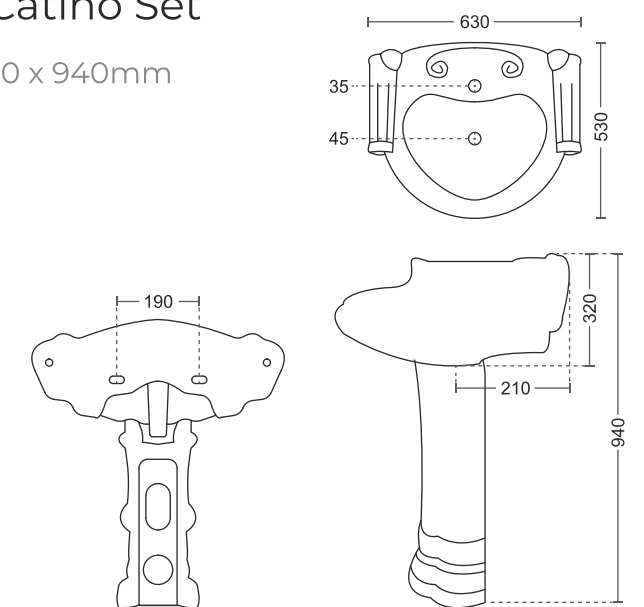

470 x 355 x 420mm
'S' Trap

303 | Enrobe 'S'

465 x 365 x 410mm
'S' Trap
'P' Trap

801 | Anglo 'S'

530 x 460 x 410mm
'S' Trap

WASH BASIN PEDESTAL SET

501 | Vasca Set

570 x 470 x 840mm
22" x 18"

502 | Miska Set

510 x 420 x 840mm
20" x 16"

503 | Rutu Set

570 x 495 x 865mm
22" x 20"

504 | Calix Set

550 x 425 x 835mm
21" x 17"

WASH BASIN PEDESTAL SET

505 | Slivot Set

555 x 420 x 845mm
22" x 16"

513 | Enseada Set

600 x 440 x 940mm
24" x 17"

510 | Truella Set

580 x 410 x 840mm
23" x 16"

514 | Catino Set

630 x 530 x 940mm
26" x 21"

512 | Febri Set

580 x 450 x 850mm
23" x 18"

515 | Erika Set

445 x 530 x 810mm
17" x 21"

WASH BASIN PEDESTAL SET

516 | Since Set

470 x 360 x 820mm
18" x 14"

524 | Titan Set

580 x 495 x 870mm
23" x 19"