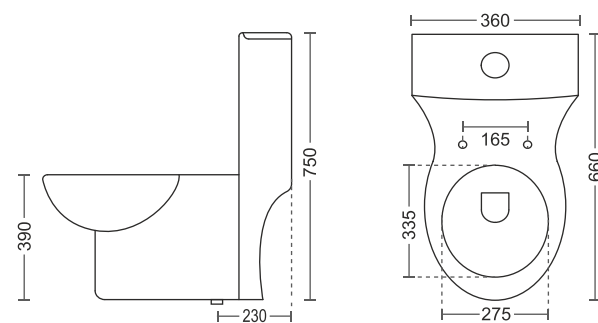

Innovating
Your Everyday
Comfort