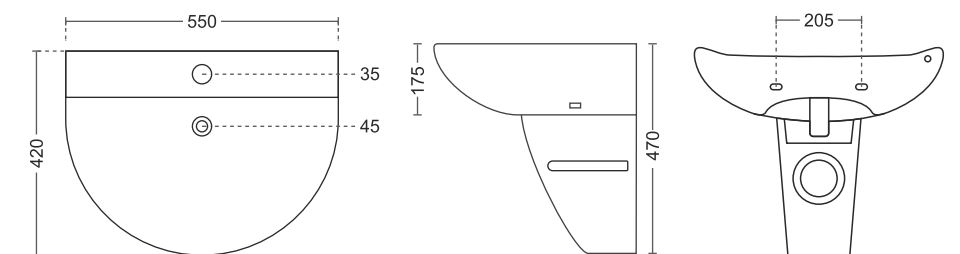

555 x 420 x 845mm
22" x 16"

513 | Enseada Set

600 x 440 x 940mm
24" x 17"

510 | Truella Set

580 x 410 x 840mm
23" x 16"

514 | Catino Set

630 x 530 x 940mm
26" x 21"

512 | Febri Set

580 x 450 x 850mm
23" x 18"

515 | Erika Set

445 x 530 x 810mm
17" x 21"

WASH BASIN PEDESTAL SET

516 | Since Set

470 x 360 x 820mm
18" x 14"

524 | Titan Set

580 x 495 x 870mm
23" x 19"

522 | Artica Set

580 x 435 x 900mm
23" x 17"

525 | Rajwadi Set

790 x 485 x 850mm
31" x 19"

523 | Real Set

580 x 440 x 830mm
23" x 19"

535 | Squro Set

630 x 490 x 900mm
25" x 19"

WASH BASIN HALF PEDESTAL SET

518 | Truella Half Set

580 x 410 x 485mm
23" x 16"

519 | Calix Half Set

550 x 425 x 470mm
21" x 17"

517 | Slivot Half Set

550 x 420 x 470mm
22" x 16"

ONE PIECE FULL BASIN