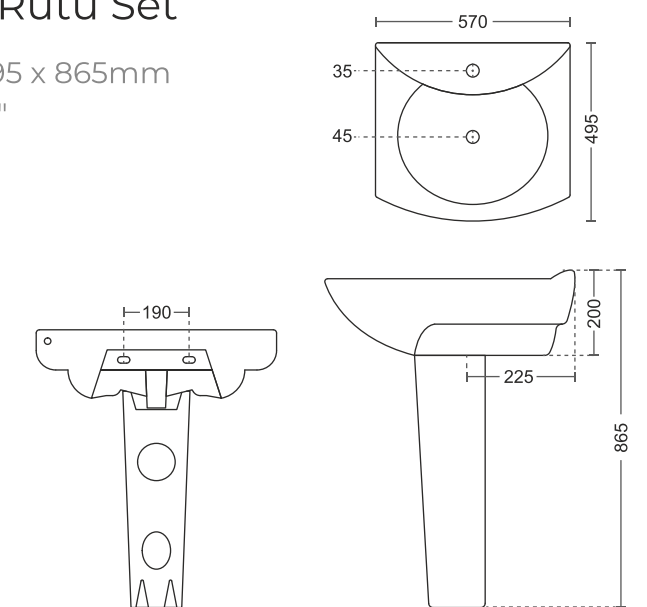

503 | Rutu Set

570 x 495 x 865mm
22" x 20"