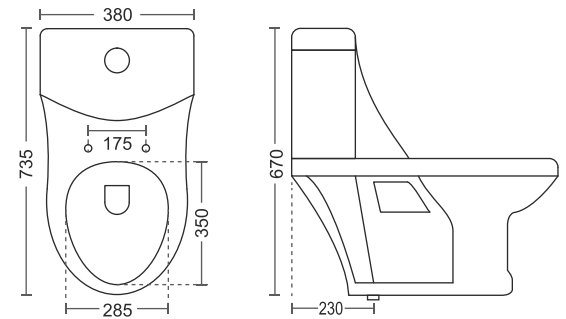

114 | Stellar

675 x 370 x 755mm
'S' Trap: 9" & 12"

101 | Orbicular

735 x 380 x 670mm
'S' Trap: 9"
'P' Trap

Soft Close Seat Cover

Soft Close Seat Cover

102 | Angular

695 x 380 x 730mm
'S' Trap: 9"
'P' Trap