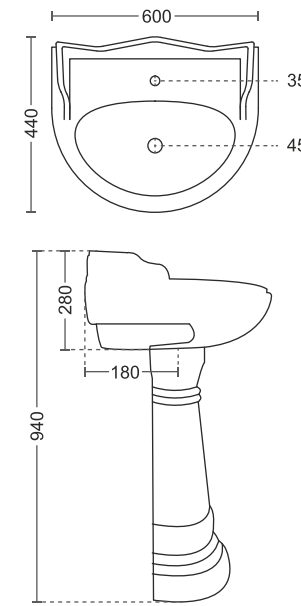

470 x 355 x 420mm
'S' Trap

303 | Enrobe 'S'

465 x 365 x 410mm
'S' Trap
'P' Trap

801 | Anglo 'S'

530 x 460 x 410mm
'S' Trap

WASH BASIN PEDESTAL SET

501 | Vasca Set

570 x 470 x 840mm
22" x 18"

502 | Miska Set

510 x 420 x 840mm
20" x 16"

503 | Rutu Set

570 x 495 x 865mm
22" x 20"

504 | Calix Set

550 x 425 x 835mm
21" x 17"

WASH BASIN PEDESTAL SET

505 | Slivot Set

555 x 420 x 845mm
22" x 16"

513 | Enseada Set

600 x 440 x 940mm
24" x 17"

510 | Truella Set

580 x 410 x 840mm
23" x 16"

514 | Catino Set

630 x 530 x 940mm
26" x 21"

512 | Febri Set

580 x 450 x 850mm
23" x 18"

515 | Erika Set

445 x 530 x 810mm
17" x 21"

WASH BASIN PEDESTAL SET

516 | Since Set

470 x 360 x 820mm
18" x 14"

524 | Titan Set

580 x 495 x 870mm
23" x 19"