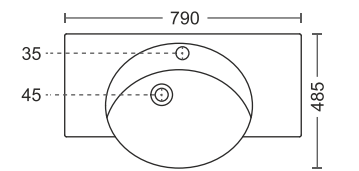

555 x 420 x 845mm
22" x 16"

513 | Enseada Set

600 x 440 x 940mm
24" x 17"

510 | Truella Set

580 x 410 x 840mm
23" x 16"

514 | Catino Set

630 x 530 x 940mm
26" x 21"

512 | Febri Set

580 x 450 x 850mm
23" x 18"

515 | Erika Set

445 x 530 x 810mm
17" x 21"

WASH BASIN PEDESTAL SET

516 | Since Set

470 x 360 x 820mm
18" x 14"

524 | Titan Set

580 x 495 x 870mm
23" x 19"

522 | Artica Set

580 x 435 x 900mm
23" x 17"

525 | Rajwadi Set

790 x 485 x 850mm
31" x 19"

523 | Real Set

580 x 440 x 830mm
23" x 19"

535 | Squro Set

630 x 490 x 900mm
25" x 19"