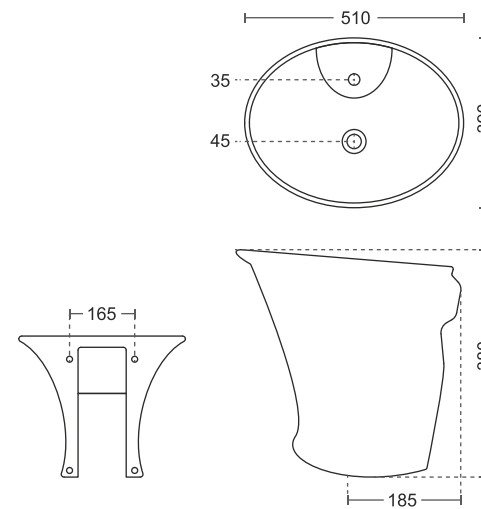

555 x 420 x 845mm
22" x 16"

513 | Enseada Set

600 x 440 x 940mm
24" x 17"

510 | Truella Set

580 x 410 x 840mm
23" x 16"

514 | Catino Set

630 x 530 x 940mm
26" x 21"

512 | Febri Set

WASH BASIN HALF PEDESTAL SET

518 | Truella Half Set

580 x 410 x 485mm
23" x 16"

519 | Calix Half Set

550 x 425 x 470mm
21" x 17"

517 | Slivot Half Set

550 x 420 x 470mm
22" x 16"

ONE PIECE FULL BASIN

528 | Recto

310 x 300 x 890mm
12" x 12"

529 | Queendom

480 x 430 x 860mm
19" x 17"

534 | Tower

440 x 440 x 860mm
17" x 17"

ONE PIECE HALF BASIN

526 | Gracy

510 x 390 x 380mm
20" x 15"

536 | Livon

485 x 445 x 300mm
19" x 17"

527 | Blenco

500 x 445 x 390mm
20" x 18"

WASH BASIN

506 | Link

455 x 330 x 185mm
18" x 12"