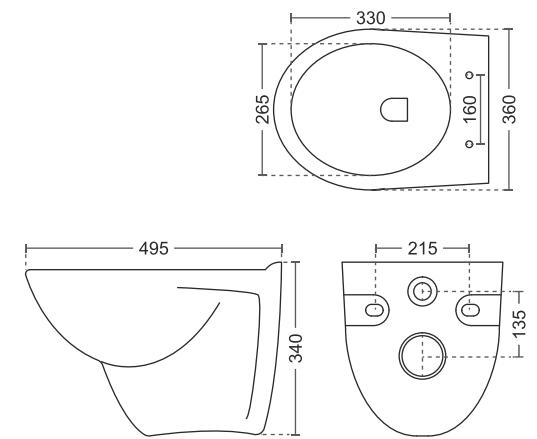

WALL HUNG CLOSET

Soft Close Seat Cover

Rimless Flushing

213 | Rubix

510 x 365 x 320mm
'P' Trap

201 | Unico

515 x 350 x 365mm
'P' Trap

Soft Close Seat Cover

202 | Kerrik

495 x 360 x 340mm
'P' Trap

Soft Close Seat Cover

203 | Crochet

525 x 360 x 325mm
'P' Trap

Soft Close Seat Cover