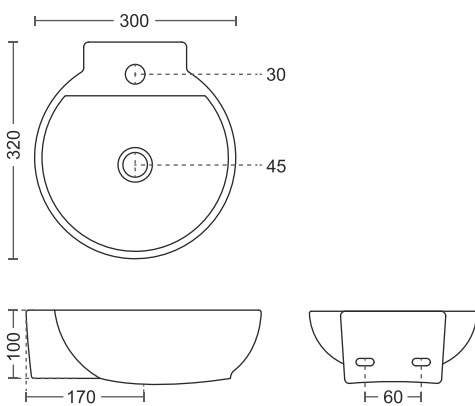

375 x 370 x 155mm
13" x 13"

530 | Jeta

440 x 360 x 190mm
17" x 14"

520 | Neo

465 x 370 x 185mm
18" x 15"

531 | Aura

480 x 370 x 130mm
19" x 14"

521 | Slice

425 x 385 x 155mm
17" x 15"

532 | Zuric

470 x 370 x 150mm
18" x 14"

WASH BASIN

533 | Clova

370 x 280 x 125mm
14" x 11"

537 | Marco

300 x 320 x 100mm
12" x 12"

538 | Leo

390 x 300 x 160mm
15" x 12"

521 | Slice (Wash Basin)

TABLE TOP WASH BASIN

634 | Gloria

545 x 380 x 150mm
21" x 15"

601 | Jiga

415 x 415 x 150mm
16" x 16"