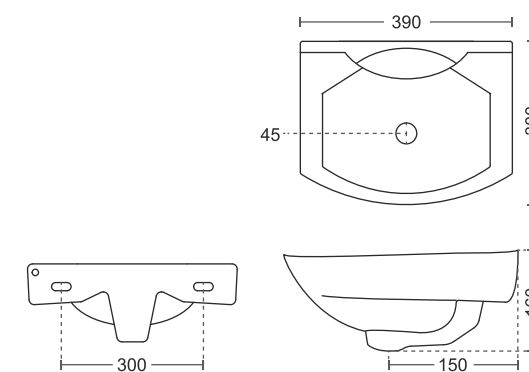

375 x 370 x 155mm
13" x 13"

530 | Jeta

440 x 360 x 190mm
17" x 14"

520 | Neo

465 x 370 x 185mm
18" x 15"

531 | Aura

480 x 370 x 130mm
19" x 14"

521 | Slice

425 x 385 x 155mm
17" x 15"

532 | Zuric

470 x 370 x 150mm
18" x 14"

WASH BASIN

533 | Clova

370 x 280 x 125mm
14" x 11"

537 | Marco

300 x 320 x 100mm
12" x 12"

538 | Leo

390 x 300 x 160mm
15" x 12"

521 | Slice (Wash Basin)

TABLE TOP WASH BASIN

634 | Gloria

545 x 380 x 150mm
21" x 15"

601 | Jiga

415 x 415 x 150mm
16" x 16"