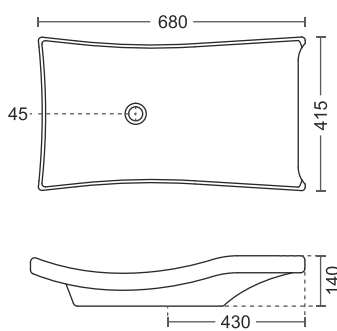

410 x 410 x 160mm
17" x 17"

TABLE TOP WASH BASIN

610 | Cleaver

620 x 420 x 135mm
24" x 17"

614 | Kettle

415 x 335 x 180mm
16" x 13"

611 | Saldare

505 x 300 x 130mm
20" x 12"

550 x 365 x 130mm
22" x 14"

620 | Frame

575 x 440 x 155mm
22" x 17"

622 | Diamond

600 x 425 x 160mm
24" x 17"

633 | Caps

710 x 360 x 140mm
28" x 14"

TABLE TOP WASH BASIN

623 | Jio

515 x 395 x 185mm
21" x 16"

626 | Leaf

425 x 450 x 200mm
19" x 18"

624 | Anita

515 x 305 x 120mm
20" x 12"

629 | Waves

680 x 415 x 140mm
27" x 16"

625 | Mega

770 x 380 x 110mm
30" x 15"

630 | Shallow

640 x 405 x 120mm
25" x 16"

TABLE TOP WASH BASIN

631 | Oval

430 x 350 x 175mm
17" x 14"

632 | Jigs