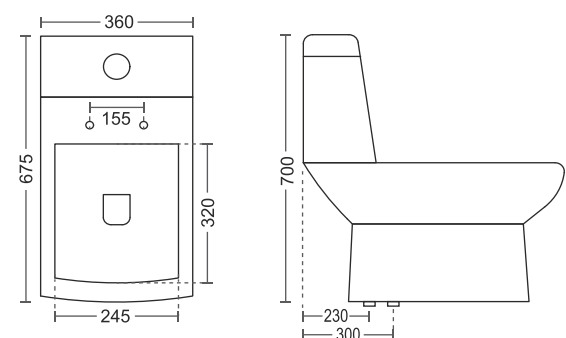

103 | Esquinado

675 x 360 x 700mm
'S' Trap: 9" & 12"

Soft Close Seat Cover