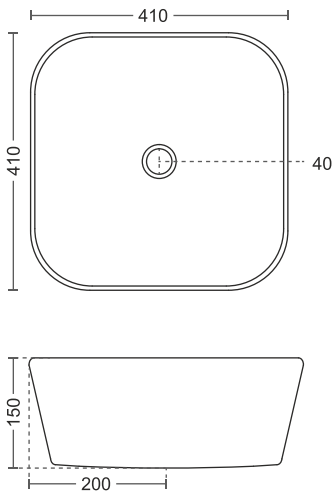

550 x 365 x 130mm
22" x 14"

620 | Frame

575 x 440 x 155mm
22" x 17"

622 | Diamond

600 x 425 x 160mm
24" x 17"

633 | Caps

710 x 360 x 140mm
28" x 14"

TABLE TOP WASH BASIN

623 | Jio

515 x 395 x 185mm
21" x 16"

626 | Leaf

425 x 450 x 200mm
19" x 18"

624 | Anita

515 x 305 x 120mm
20" x 12"

629 | Waves

680 x 415 x 140mm
27" x 16"

625 | Mega

770 x 380 x 110mm
30" x 15"

630 | Shallow

640 x 405 x 120mm
25" x 16"

TABLE TOP WASH BASIN

631 | Oval

430 x 350 x 175mm
17" x 14"

632 | Jigs

410 x 410 x 150mm
16" x 16"

635 | Cloma

400 x 400 x 150mm
16" x 16"

636 | Sonic

485 x 395 x 160mm
19" x 16"

TOP COUNTER

617 | Bless

620 x 455 x 155mm
24" x 18"