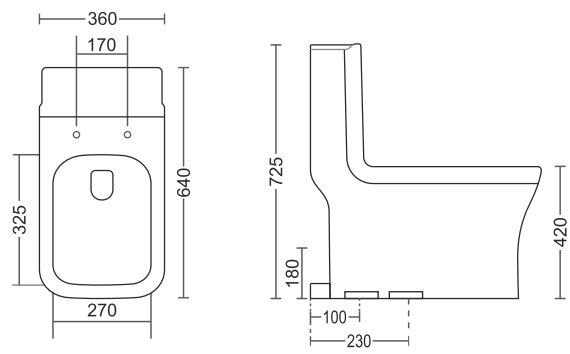

111 | Quba

675 x 365 x 765mm
'S' Trap: 9"
'P' Trap

115 | Squiz

710 x 360 x 800mm
'S' Trap: 9"
'P' Trap

112 | Scop

640 x 360 x 725mm
'S' Trap: 4" & 9"
'P' Trap: 180mm

116 | Lunar

660 x 370 x 730mm
'S' Trap: 9" & 12"