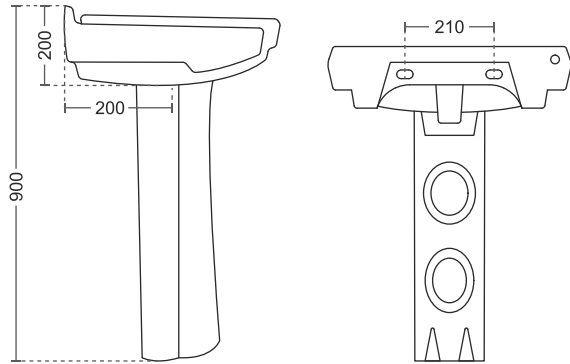

555 x 420 x 845mm
22" x 16"

513 | Enseada Set

600 x 440 x 940mm
24" x 17"

510 | Truella Set

580 x 410 x 840mm
23" x 16"

514 | Catino Set

630 x 530 x 940mm
26" x 21"

512 | Febri Set

580 x 450 x 850mm
23" x 18"

515 | Erika Set

445 x 530 x 810mm
17" x 21"

WASH BASIN PEDESTAL SET

516 | Since Set

470 x 360 x 820mm
18" x 14"

524 | Titan Set

580 x 495 x 870mm
23" x 19"