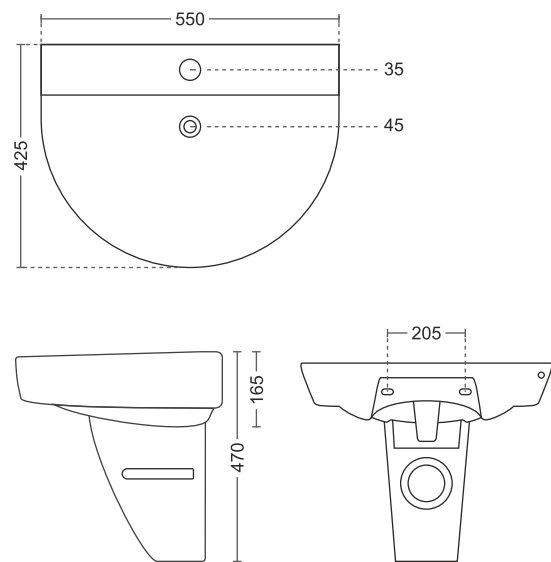

555 x 420 x 845mm
22" x 16"

513 | Enseada Set

600 x 440 x 940mm
24" x 17"

510 | Truella Set

580 x 410 x 840mm
23" x 16"

514 | Catino Set

630 x 530 x 940mm
26" x 21"

512 | Febri Set

580 x 450 x 850mm
23" x 18"

515 | Erika Set

445 x 530 x 810mm
17" x 21"

WASH BASIN PEDESTAL SET

516 | Since Set

470 x 360 x 820mm
18" x 14"

524 | Titan Set

580 x 495 x 870mm
23" x 19"

WASH BASIN HALF PEDESTAL SET

518 | Truella Half Set

580 x 410 x 485mm
23" x 16"

519 | Calix Half Set

550 x 425 x 470mm
21" x 17"

517 | Slivot Half Set

550 x 420 x 470mm
22" x 16"

ONE PIECE FULL BASIN