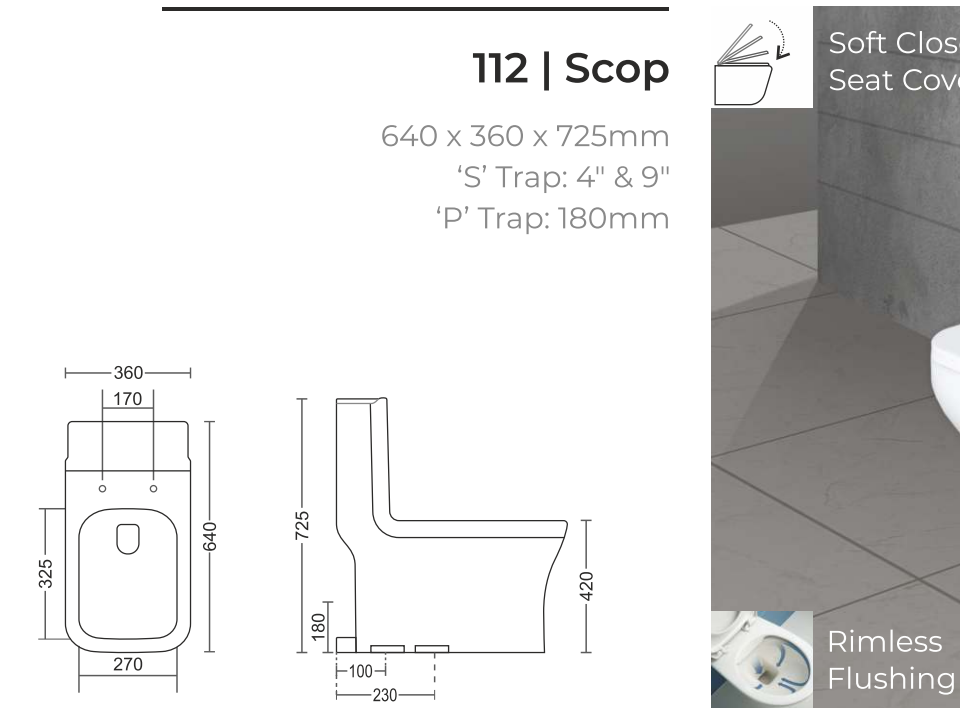

112 | Scop

640 x 360 x 725mm
'S' Trap: 4" & 9"
'P' Trap: 180mm