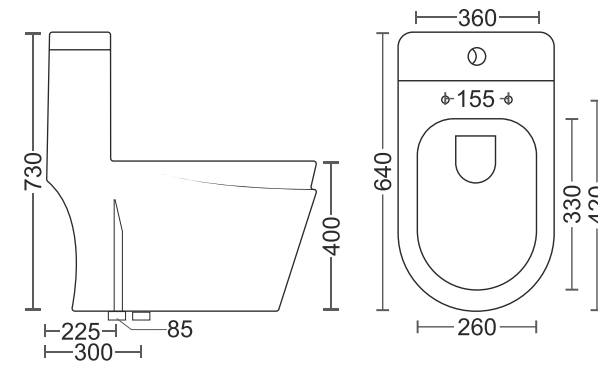

320 x 315 x 415mm
13" x 10"

702 | Comfort

315 x 330 x 530mm
12" x 13"

705 | Squatting

445 x 360 x 100mm
18" x 14"

703 | Bedpan

310 x 280 x 390mm
12" x 11"

709 | Rubu

325 x 295 x 600mm
13" x 12"

ARK ONE PIECE & WALL HUNG CONCEPT

1001 | Spania

640 X 360 X 730mm

2001 | Kero

555 X 370 X 355mm

1002 | Spania

640 X 360 X 730mm