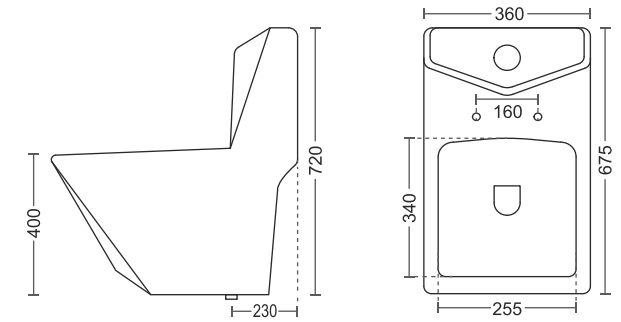

ONE PIECE CLOSET

Soft Close
Seat Cover

104 | Kuresel

735 x 380 x 675mm
'S' Trap: 9"
'P' Trap

107 | Ereto

670 x 370 x 750mm
'S' Trap: 9" & 12"

Soft Close
Seat Cover

105 | Circular

665 x 340 x 710mm
'S' Trap: 9" & 12"
'P' Trap

Soft Close
Seat Cover

Soft Close
Seat Cover

109 | Diamond

675 x 360 x 720mm
'S' Trap: 9"
'P' Trap

Soft Close
Seat Cover

106 | Kingdom

705 x 350 x 750mm
'S' Trap: 9"
'P' Trap

110 | Circle

675 x 360 x 760mm
'S' Trap: 4" & 9"
'P' Trap

Soft Close
Seat Cover