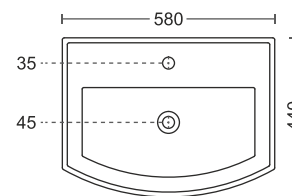

555 x 420 x 845mm
22" x 16"

513 | Enseada Set

600 x 440 x 940mm
24" x 17"

510 | Truella Set

580 x 410 x 840mm
23" x 16"

514 | Catino Set

630 x 530 x 940mm
26" x 21"

512 | Febri Set

580 x 450 x 850mm
23" x 18"

515 | Erika Set

445 x 530 x 810mm
17" x 21"

WASH BASIN PEDESTAL SET

516 | Since Set

470 x 360 x 820mm
18" x 14"

524 | Titan Set

580 x 495 x 870mm
23" x 19"

522 | Artica Set

580 x 435 x 900mm
23" x 17"

525 | Rajwadi Set

790 x 485 x 850mm
31" x 19"

523 | Real Set

580 x 440 x 830mm
23" x 19"

535 | Squro Set

630 x 490 x 900mm
25" x 19"

WASH BASIN HALF PEDESTAL SET

518 | Truella Half Set

580 x 410 x 485mm
23" x 16"

519 | Calix Half Set

550 x 425 x 470mm
21" x 17"

517 | Slivot Half Set

550 x 420 x 470mm
22" x 16"

ONE PIECE FULL BASIN