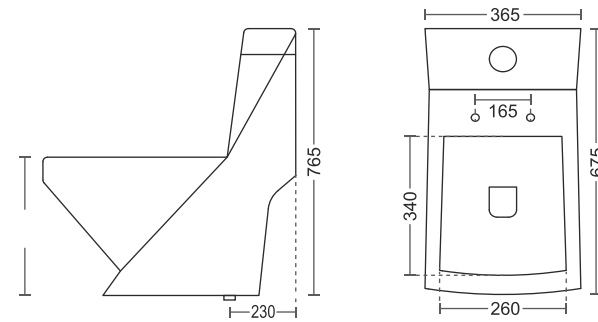

115 | Squiz

710 x 360 x 800mm
'S' Trap: 9"
'P' Trap