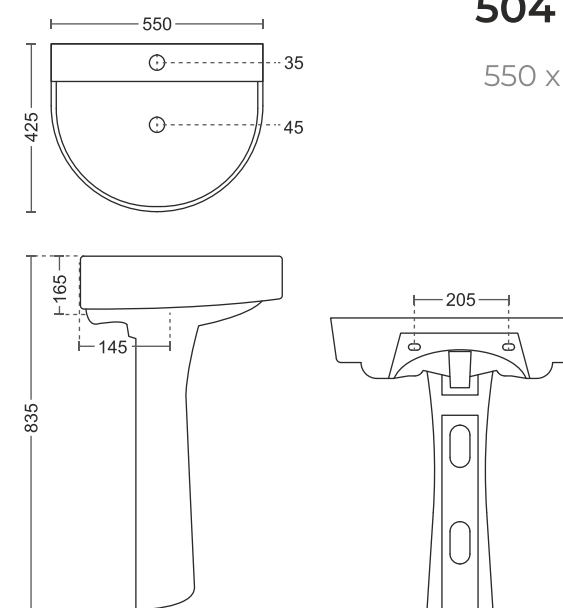

470 x 355 x 420mm
'S' Trap

303 | Enrobe 'S'

465 x 365 x 410mm
'S' Trap
'P' Trap

801 | Anglo 'S'

530 x 460 x 410mm
'S' Trap

WASH BASIN PEDESTAL SET

501 | Vasca Set

570 x 470 x 840mm
22" x 18"

502 | Miska Set

510 x 420 x 840mm
20" x 16"

503 | Rutu Set

570 x 495 x 865mm
22" x 20"

504 | Calix Set

550 x 425 x 835mm
21" x 17"

WASH BASIN PEDESTAL SET

505 | Slivot Set

555 x 420 x 845mm
22" x 16"

513 | Enseada Set

600 x 440 x 940mm
24" x 17"

510 | Truella Set

580 x 410 x 840mm
23" x 16"

514 | Catino Set

630 x 530 x 940mm
26" x 21"

512 | Febri Set

580 x 450 x 850mm
23" x 18"

515 | Erika Set

445 x 530 x 810mm
17" x 21"

WASH BASIN PEDESTAL SET

516 | Since Set

470 x 360 x 820mm
18" x 14"

524 | Titan Set

580 x 495 x 870mm
23" x 19"