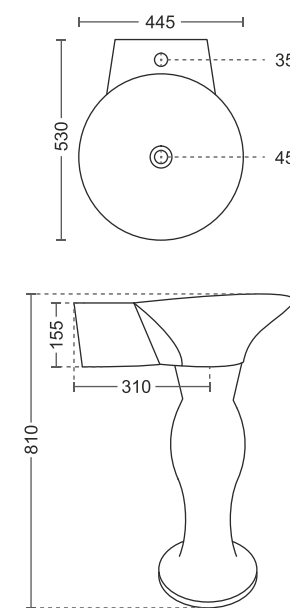

470 x 355 x 420mm
'S' Trap

303 | Enrobe 'S'

465 x 365 x 410mm
'S' Trap
'P' Trap

801 | Anglo 'S'

530 x 460 x 410mm
'S' Trap

WASH BASIN PEDESTAL SET

501 | Vasca Set

570 x 470 x 840mm
22" x 18"

502 | Miska Set

510 x 420 x 840mm
20" x 16"

503 | Rutu Set

570 x 495 x 865mm
22" x 20"

504 | Calix Set

550 x 425 x 835mm
21" x 17"

WASH BASIN PEDESTAL SET

505 | Slivot Set

555 x 420 x 845mm
22" x 16"

513 | Enseada Set

600 x 440 x 940mm
24" x 17"

510 | Truella Set

580 x 410 x 840mm
23" x 16"

514 | Catino Set

630 x 530 x 940mm
26" x 21"

512 | Febri Set

580 x 450 x 850mm
23" x 18"

515 | Erika Set

445 x 530 x 810mm
17" x 21"

WASH BASIN PEDESTAL SET

516 | Since Set

470 x 360 x 820mm
18" x 14"

524 | Titan Set

580 x 495 x 870mm
23" x 19"