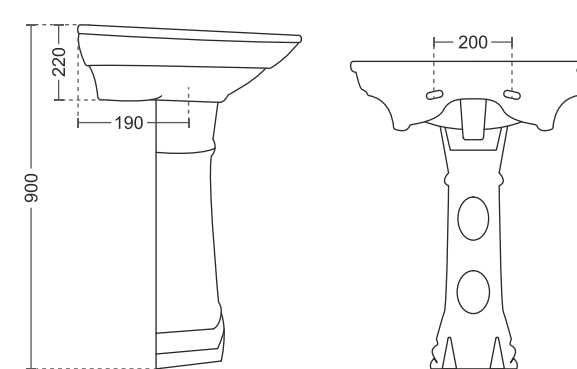

555 x 420 x 845mm
22" x 16"

513 | Enseada Set

600 x 440 x 940mm
24" x 17"

510 | Truella Set

580 x 410 x 840mm
23" x 16"

514 | Catino Set

630 x 530 x 940mm
26" x 21"

512 | Febri Set

580 x 450 x 850mm
23" x 18"

515 | Erika Set

445 x 530 x 810mm
17" x 21"

WASH BASIN PEDESTAL SET

516 | Since Set

470 x 360 x 820mm
18" x 14"

524 | Titan Set

580 x 495 x 870mm
23" x 19"

522 | Artica Set

580 x 435 x 900mm
23" x 17"

525 | Rajwadi Set

790 x 485 x 850mm
31" x 19"

523 | Real Set

580 x 440 x 830mm
23" x 19"

535 | Squro Set

630 x 490 x 900mm
25" x 19"

WASH BASIN HALF PEDESTAL SET

518 | Truella Half Set

580 x 410 x 485mm
23" x 16"

519 | Calix Half Set

550 x 425 x 470mm
21" x 17"

517 | Slivot Half Set

550 x 420 x 470mm
22" x 16"

ONE PIECE FULL BASIN