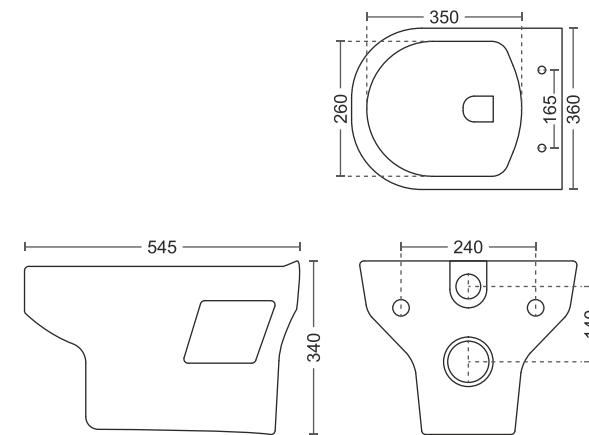

204 | Korkik

545 x 360 x 340mm
'P' Trap