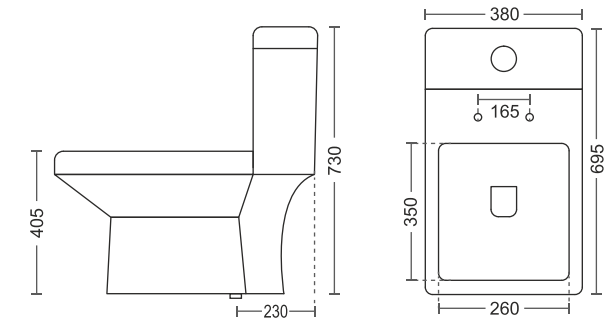

114 | Stellar

675 x 370 x 755mm
'S' Trap: 9" & 12"

101 | Orbicular

735 x 380 x 670mm
'S' Trap: 9"
'P' Trap

Soft Close Seat Cover

Soft Close Seat Cover

102 | Angular

695 x 380 x 730mm
'S' Trap: 9"
'P' Trap