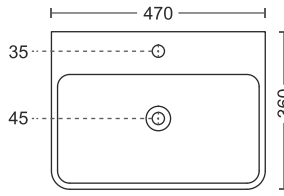

555 x 420 x 845mm
22" x 16"

513 | Enseada Set

600 x 440 x 940mm
24" x 17"

510 | Truella Set

580 x 410 x 840mm
23" x 16"

514 | Catino Set

630 x 530 x 940mm
26" x 21"

512 | Febri Set

580 x 450 x 850mm
23" x 18"

515 | Erika Set

445 x 530 x 810mm
17" x 21"

WASH BASIN PEDESTAL SET

516 | Since Set

470 x 360 x 820mm
18" x 14"

524 | Titan Set

580 x 495 x 870mm
23" x 19"

522 | Artica Set

580 x 435 x 900mm
23" x 17"

525 | Rajwadi Set

790 x 485 x 850mm
31" x 19"

523 | Real Set

580 x 440 x 830mm
23" x 19"

535 | Squro Set

630 x 490 x 900mm
25" x 19"