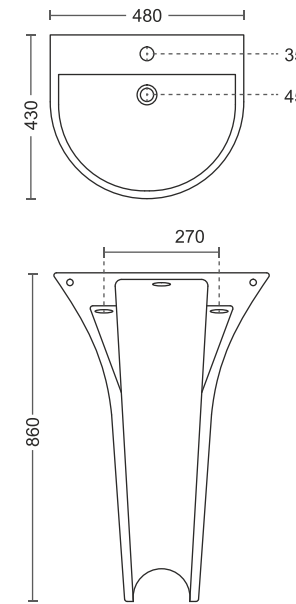

529 | Queendom

480 x 430 x 860mm
19" x 17"