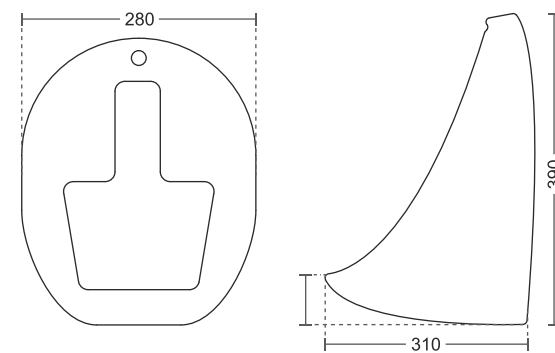

320 x 315 x 415mm
13" x 10"

702 | Comfort

315 x 330 x 530mm
12" x 13"

705 | Squatting

445 x 360 x 100mm
18" x 14"

703 | Bedpan

310 x 280 x 390mm
12" x 11"

709 | Rubu