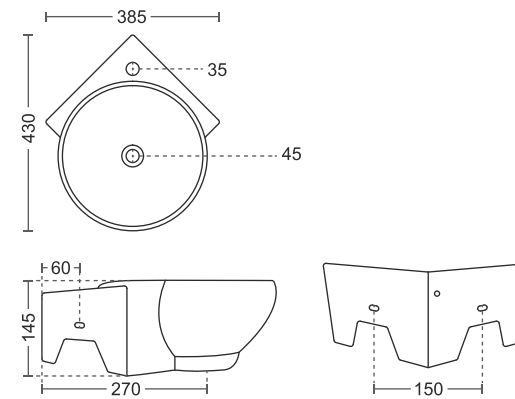

507 | Crook

430 x 385 x 145mm
14" x 14"