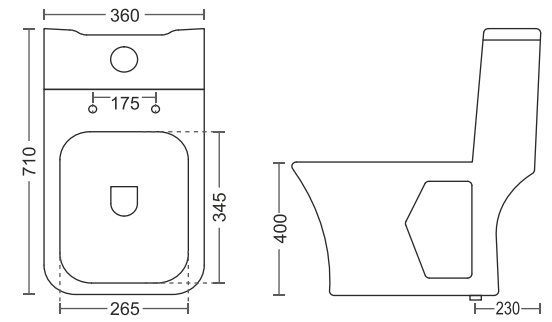

675 x 360 x 720mm
'S' Trap: 9"
'P' Trap

Soft Close
Seat Cover

106 | Kingdom

705 x 350 x 750mm
'S' Trap: 9"
'P' Trap

110 | Circle

675 x 360 x 760mm
'S' Trap: 4" & 9"
'P' Trap

Soft Close
Seat Cover

ONE PIECE CLOSET

111 | Quba

675 x 365 x 765mm
'S' Trap: 9"
'P' Trap

115 | Squiz

710 x 360 x 800mm
'S' Trap: 9"
'P' Trap

112 | Scop

640 x 360 x 725mm
'S' Trap: 4" & 9"
'P' Trap: 180mm

116 | Lunar

660 x 370 x 730mm
'S' Trap: 9" & 12"