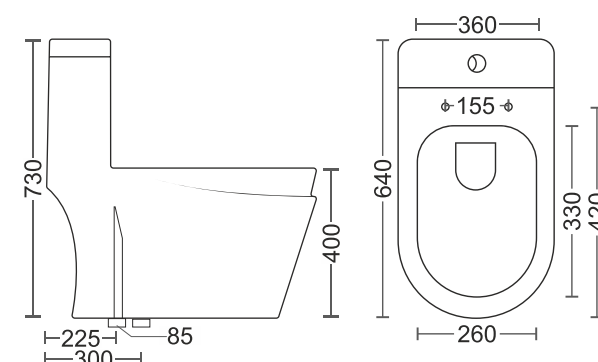

640 X 360 X 730mm