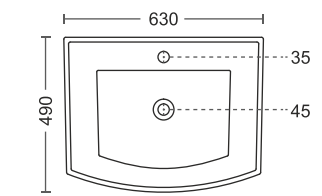

555 x 420 x 845mm
22" x 16"

513 | Enseada Set

600 x 440 x 940mm
24" x 17"

510 | Truella Set

580 x 410 x 840mm
23" x 16"

514 | Catino Set

630 x 530 x 940mm
26" x 21"

512 | Febri Set

580 x 450 x 850mm
23" x 18"

515 | Erika Set

445 x 530 x 810mm
17" x 21"

WASH BASIN PEDESTAL SET

516 | Since Set

470 x 360 x 820mm
18" x 14"

524 | Titan Set

580 x 495 x 870mm
23" x 19"

522 | Artica Set

580 x 435 x 900mm
23" x 17"

525 | Rajwadi Set

790 x 485 x 850mm
31" x 19"

523 | Real Set

580 x 440 x 830mm
23" x 19"

535 | Squro Set

630 x 490 x 900mm
25" x 19"

WASH BASIN HALF PEDESTAL SET

518 | Truella Half Set

580 x 410 x 485mm
23" x 16"

519 | Calix Half Set

550 x 425 x 470mm
21" x 17"

517 | Slivot Half Set

550 x 420 x 470mm
22" x 16"

ONE PIECE FULL BASIN