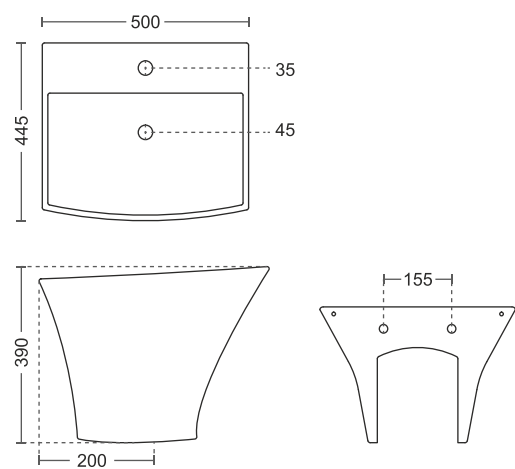

555 x 420 x 845mm
22" x 16"

513 | Enseada Set

600 x 440 x 940mm
24" x 17"

510 | Truella Set

580 x 410 x 840mm
23" x 16"

514 | Catino Set

630 x 530 x 940mm
26" x 21"

512 | Febri Set

580 x 450 x 850mm
23" x 18"

515 | Erika Set

445 x 530 x 810mm
17" x 21"

WASH BASIN PEDESTAL SET

516 | Since Set

470 x 360 x 820mm
18" x 14"

524 | Titan Set

580 x 495 x 870mm
23" x 19"

WASH BASIN HALF PEDESTAL SET

518 | Truella Half Set

580 x 410 x 485mm
23" x 16"

519 | Calix Half Set

550 x 425 x 470mm
21" x 17"

517 | Slivot Half Set

550 x 420 x 470mm
22" x 16"

ONE PIECE FULL BASIN

510 x 390 x 380mm
20" x 15"

536 | Livon

485 x 445 x 300mm
19" x 17"

527 | Blenco

500 x 445 x 390mm
20" x 18"

WASH BASIN

506 | Link

455 x 330 x 185mm
18" x 12"