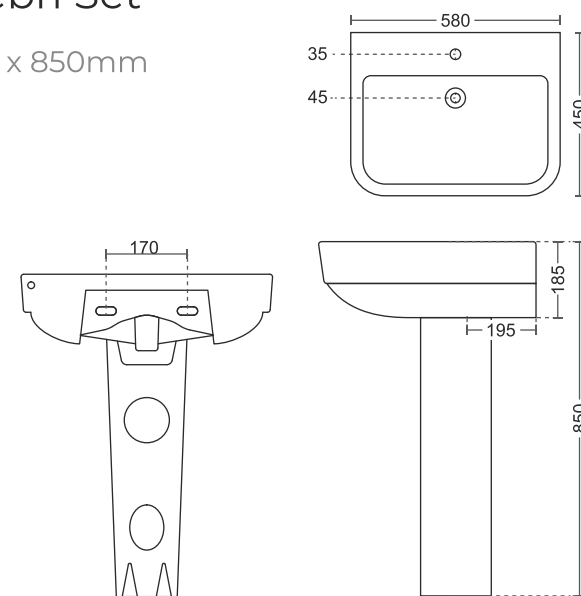

555 x 420 x 845mm
22" x 16"

513 | Enseada Set

600 x 440 x 940mm
24" x 17"

510 | Truella Set

580 x 410 x 840mm
23" x 16"

514 | Catino Set

630 x 530 x 940mm
26" x 21"

512 | Febri Set

580 x 450 x 850mm
23" x 18"

515 | Erika Set

445 x 530 x 810mm
17" x 21"

WASH BASIN PEDESTAL SET

516 | Since Set

470 x 360 x 820mm
18" x 14"

524 | Titan Set

580 x 495 x 870mm
23" x 19"