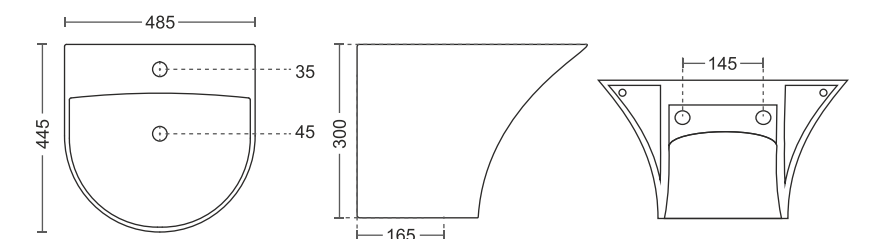

555 x 420 x 845mm
22" x 16"

513 | Enseada Set

600 x 440 x 940mm
24" x 17"

510 | Truella Set

580 x 410 x 840mm
23" x 16"

514 | Catino Set

630 x 530 x 940mm
26" x 21"

512 | Febri Set

WASH BASIN HALF PEDESTAL SET

518 | Truella Half Set

580 x 410 x 485mm
23" x 16"

519 | Calix Half Set

550 x 425 x 470mm
21" x 17"

517 | Slivot Half Set

550 x 420 x 470mm
22" x 16"

ONE PIECE FULL BASIN

528 | Recto

310 x 300 x 890mm
12" x 12"

529 | Queendom

480 x 430 x 860mm
19" x 17"

534 | Tower

440 x 440 x 860mm
17" x 17"

ONE PIECE HALF BASIN

526 | Gracy

510 x 390 x 380mm
20" x 15"

536 | Livon

485 x 445 x 300mm
19" x 17"

527 | Blenco

500 x 445 x 390mm
20" x 18"

WASH BASIN

506 | Link

455 x 330 x 185mm
18" x 12"