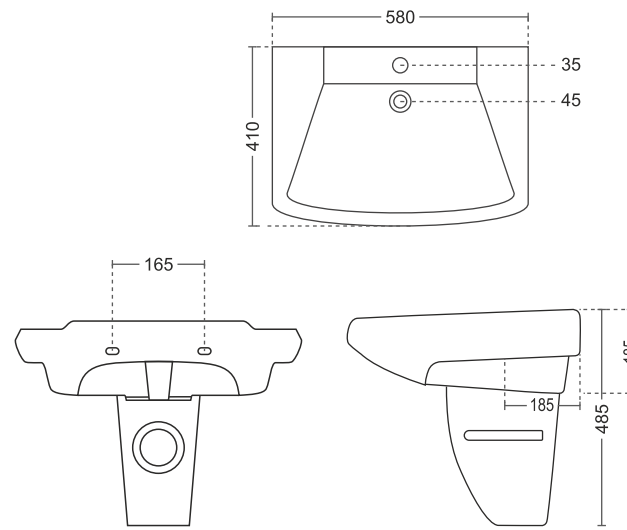

555 x 420 x 845mm
22" x 16"

513 | Enseada Set

600 x 440 x 940mm
24" x 17"

510 | Truella Set

580 x 410 x 840mm
23" x 16"

514 | Catino Set

630 x 530 x 940mm
26" x 21"

512 | Febri Set

580 x 450 x 850mm
23" x 18"

515 | Erika Set

445 x 530 x 810mm
17" x 21"

WASH BASIN PEDESTAL SET

516 | Since Set

470 x 360 x 820mm
18" x 14"

524 | Titan Set

580 x 495 x 870mm
23" x 19"

522 | Artica Set

580 x 435 x 900mm
23" x 17"

525 | Rajwadi Set

790 x 485 x 850mm
31" x 19"

523 | Real Set

580 x 440 x 830mm
23" x 19"

535 | Squro Set

630 x 490 x 900mm
25" x 19"

WASH BASIN HALF PEDESTAL SET

518 | Truella Half Set

580 x 410 x 485mm
23" x 16"

519 | Calix Half Set

550 x 425 x 470mm
21" x 17"

517 | Slivot Half Set

550 x 420 x 470mm
22" x 16"

ONE PIECE FULL BASIN