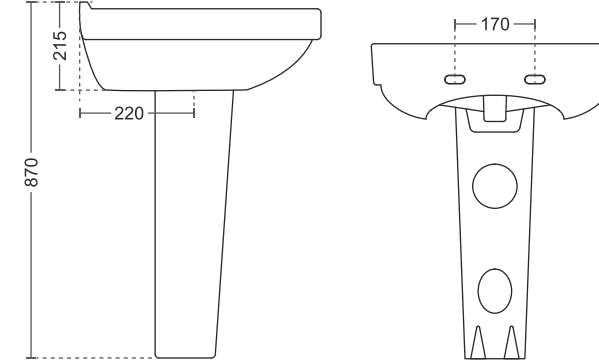

555 x 420 x 845mm
22" x 16"

513 | Enseada Set

600 x 440 x 940mm
24" x 17"

510 | Truella Set

580 x 410 x 840mm
23" x 16"

514 | Catino Set

630 x 530 x 940mm
26" x 21"

512 | Febri Set

580 x 450 x 850mm
23" x 18"

515 | Erika Set

445 x 530 x 810mm
17" x 21"

WASH BASIN PEDESTAL SET

516 | Since Set

470 x 360 x 820mm
18" x 14"

524 | Titan Set

580 x 495 x 870mm
23" x 19"